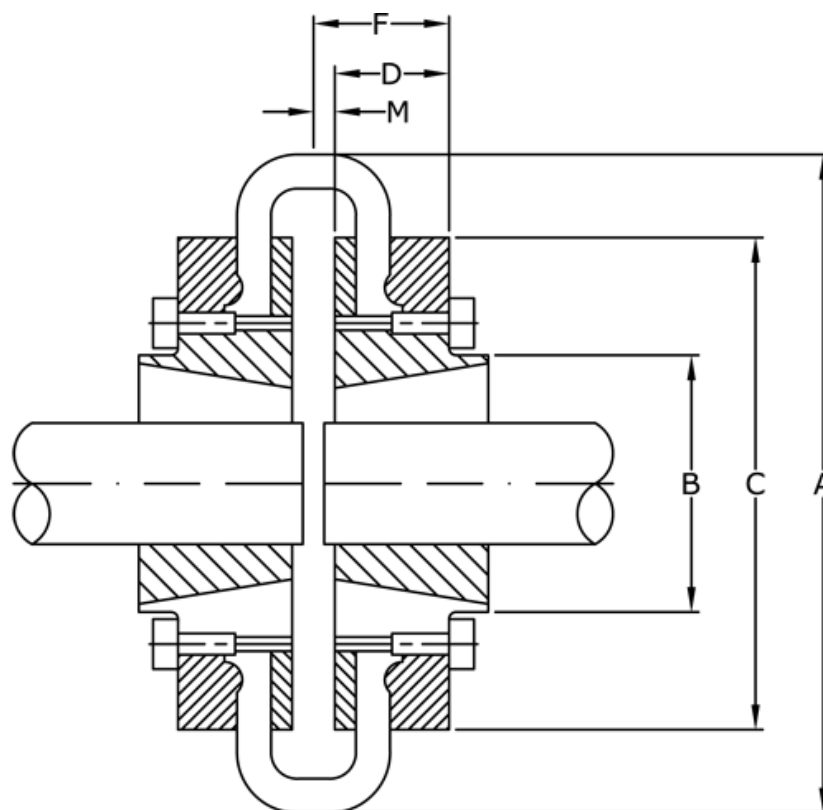

Article number: 3305070H

Description: Taper flange for tire coupling size 70
for taperbush 1610 ext. mounting

Measures

A	= 187
B	= 80
C	= 142
D	= 31.0
F	= 42.5
For taper bush	= 1610
M	= 11.5
Max. bore mm	= 42

Weight (kg) = 3.2